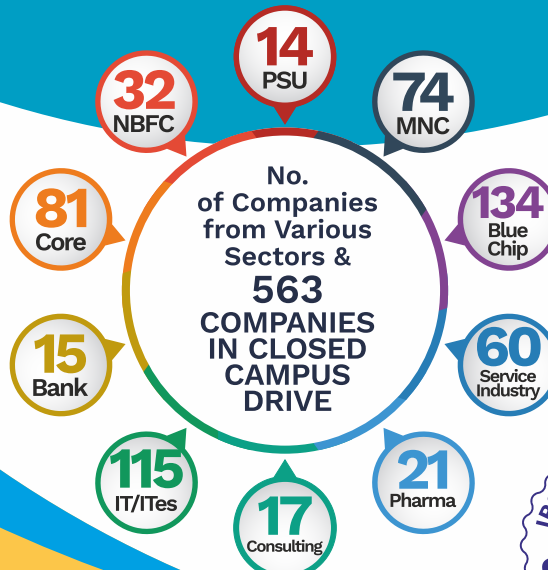

PLACEMENTS BY CENTRALIZED PLACEMENT CELL, INDORE

IPS Academy, Indore – Central India's premier educational institute with excellent teaching-learning processes & unmatched placement record is the mentor institute of IPS Academy, North Campus.

IPSA is a leader in placements of both conventional & professional courses.

Total Number of Students placed in 2024 - **1904**

- Highest Package **MBA** - 21.8 LPA
- Highest Package **BBA** - 10.0 LPA
- Highest Package **B.Com** - 10.0 LPA
- Highest Package **MCA** - 7.5 LPA
- Highest Package **BCA** - 5.5 LPA
- Highest Package **LL.B.** - 4.0 LPA